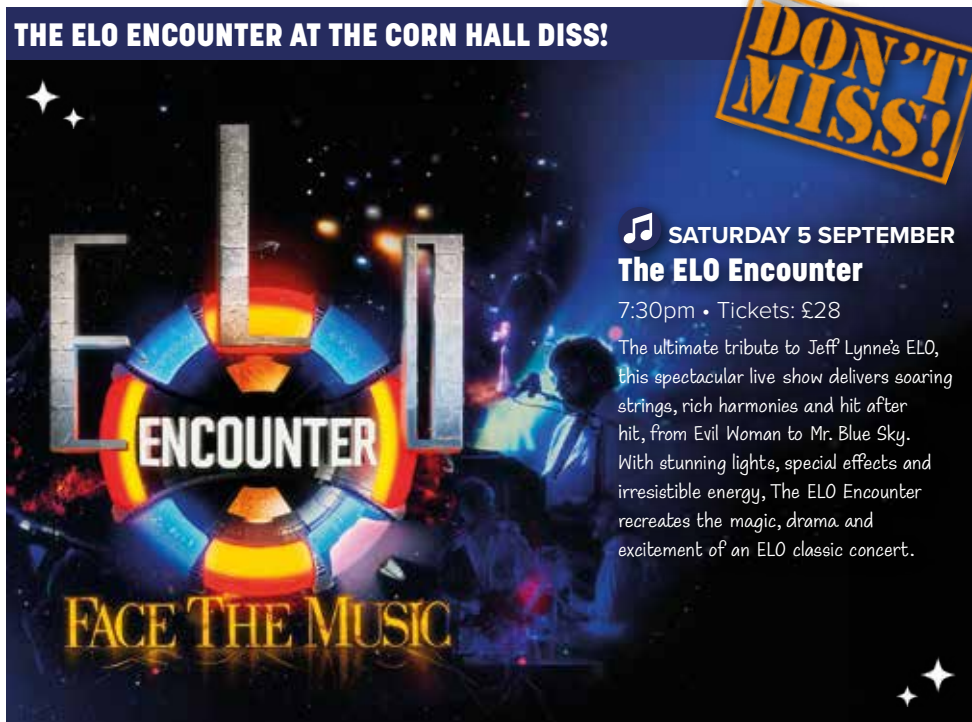

THE ELO ENCOUNTER AT THE CORN HALL DISS!

SATURDAY 5 SEPTEMBER

The ELO Encounter

7:30pm • Tickets: £28

The ultimate tribute to Jeff Lynne's ELO, this spectacular live show delivers soaring strings, rich harmonies and hit after hit, from Evil Woman to Mr. Blue Sky. With stunning lights, special effects and irresistible energy, The ELO Encounter recreates the magic, drama and excitement of an ELO classic concert.

The Corn Hall Diss

FRIDAY 11 SEPTEMBER

Sonic Wave: Ríognach Connolly & The Orchestra of Samples

7:30pm • Tickets: £16 (early bird), £20.50 (adv.), £15 (U18s), £24.50 (on the day)

A *Sonic Wave* curated music event with a special double-bill: award-winning Irish singer and flautist Ríognach Connolly followed by *Orchestra of Samples*, the global music project by ethno-sampling mavericks Addictive TV.

**Book before 26 June*

SUNDAY 13 SEPTEMBER

String Theatre: The Bear Who Wasn't

2pm
Tickets: £5/£10/£15 (pay what you can afford)

A mischievous cub sparks chaos in a robot factory – stunning marionettes, painted sets and music explore identity, imagination and nature. Suitable for ages 4+.